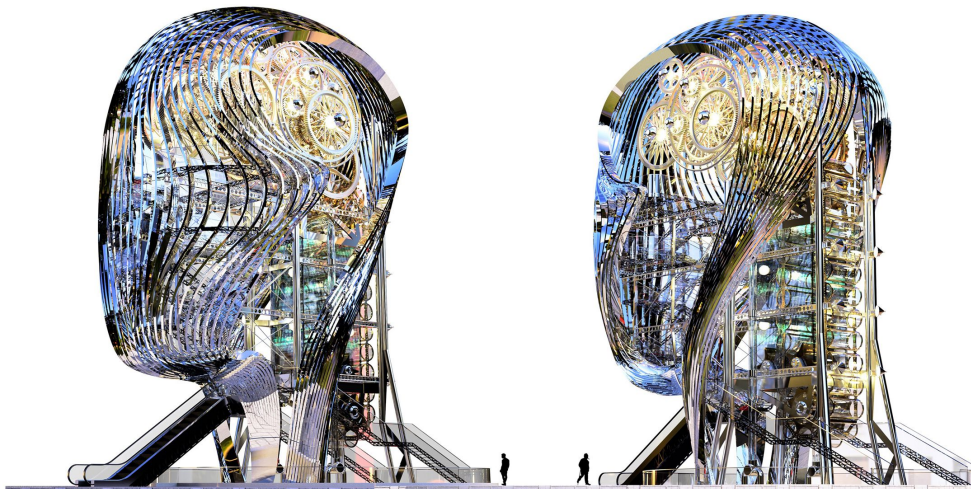

Situational plan. Options A, B,C

The MERLION - is the national symbol of the city-state of Singapore

Design "A" head design with vertical stripes

Design "B" with the thoughtful face of an innovator

DYNAMIC SCULPTURE OF A THINKING HEAD (SYMBOL, ICON OF SILICON VALLEY) new symbol city of Singapore

A comic sketch on the proposed topic

Design "A"

Design "B"

Design "A"

Design "B"

Design "A"

Design "B"

Design "A"

Design "B"