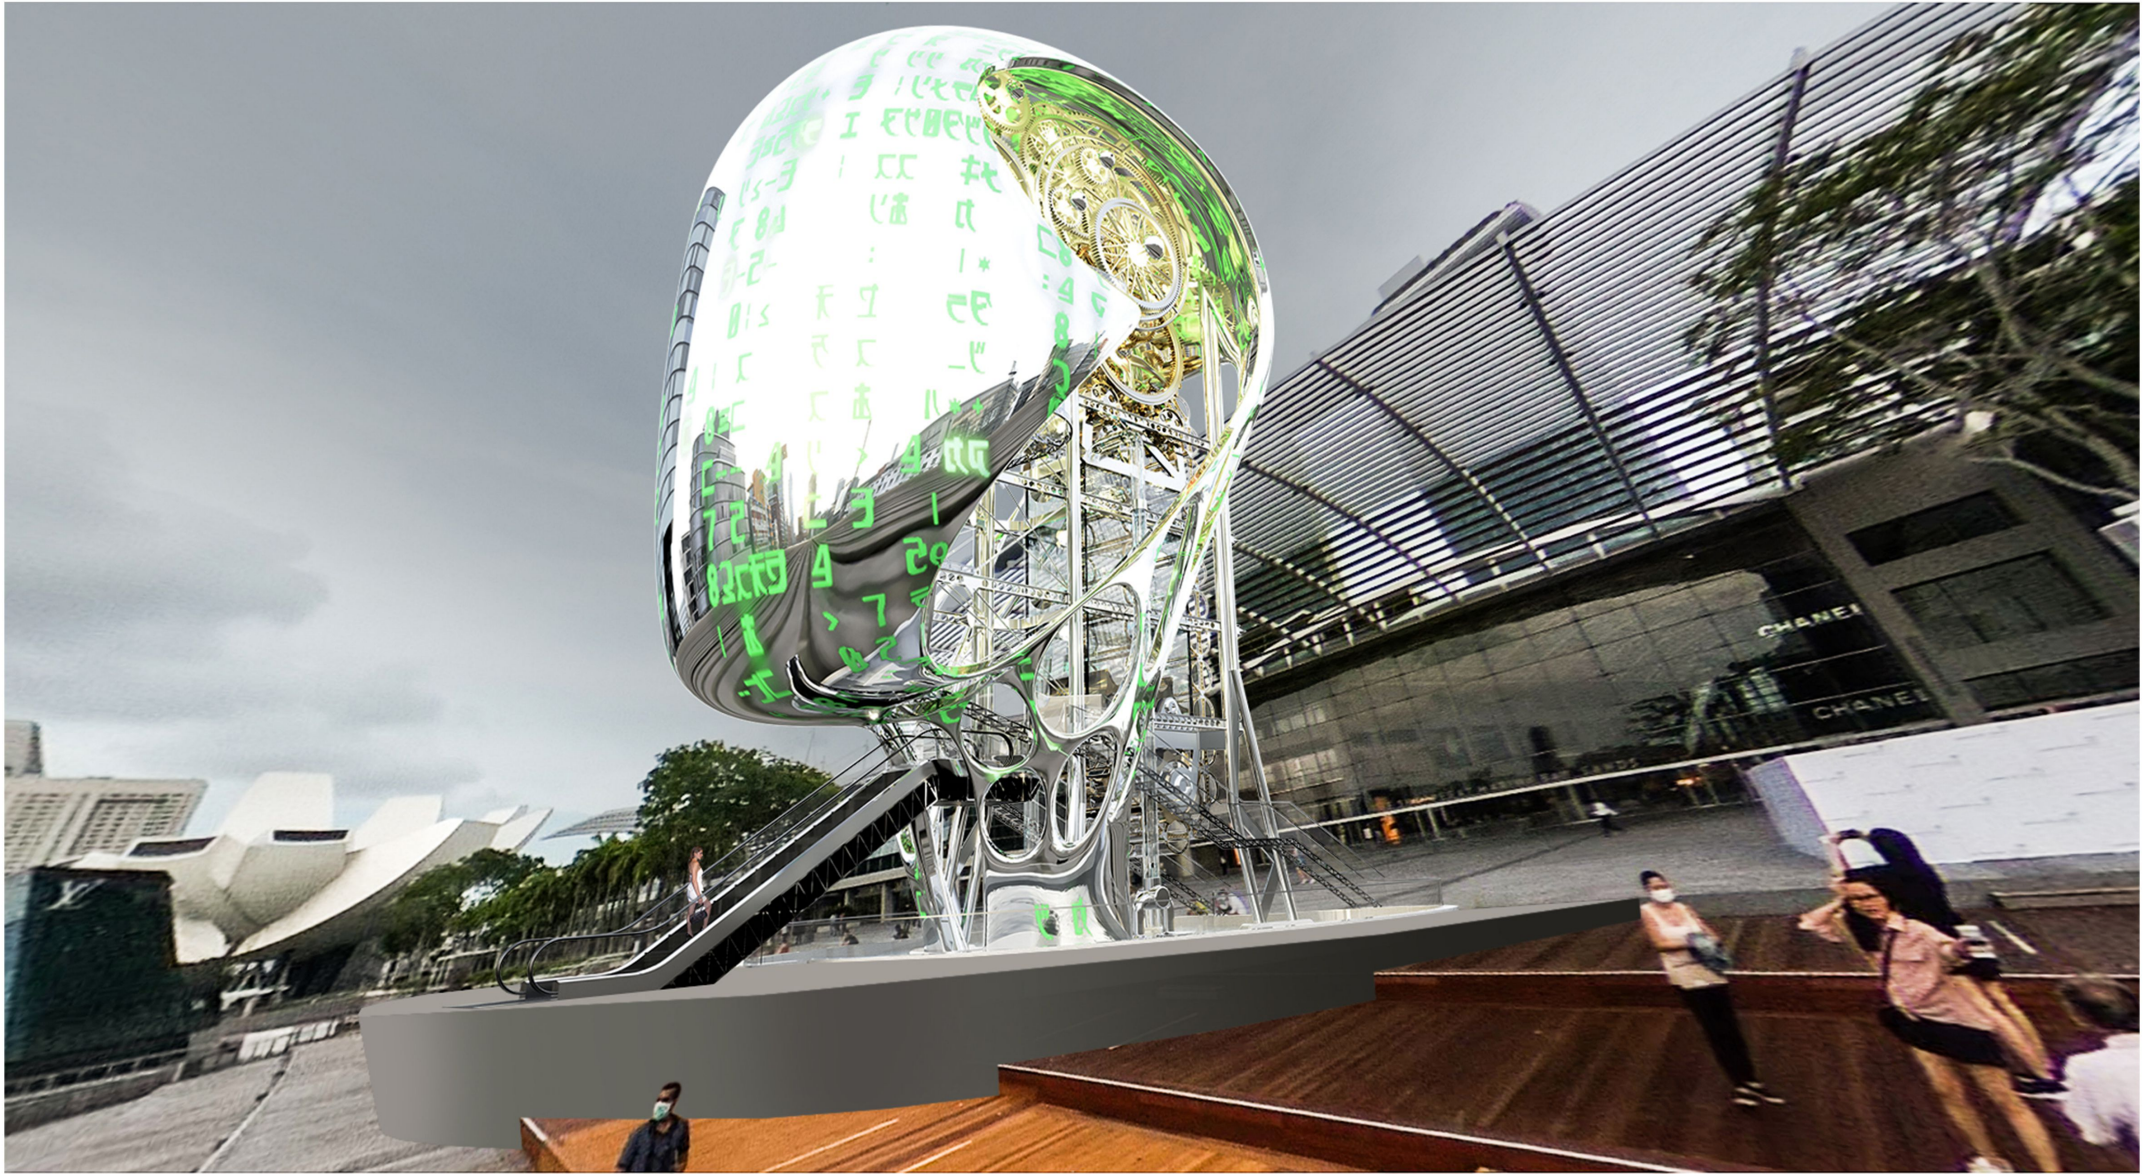

Situational plan. Options A, B,C

The MERLION - is the national symbol of the city-state of Singapore

Design "A" head design with vertical stripes

Design "B" with the thoughtful face of an innovator

DYNAMIC SCULPTURE OF A THINKING HEAD (SYMBOL, ICON OF SILICON VALLEY) new symbol city of Singapore

A comic sketch on the proposed topic

Design "A"

Design "B"

Design "A"

Design "B"

Design "A"

Design "B"

Design "A"