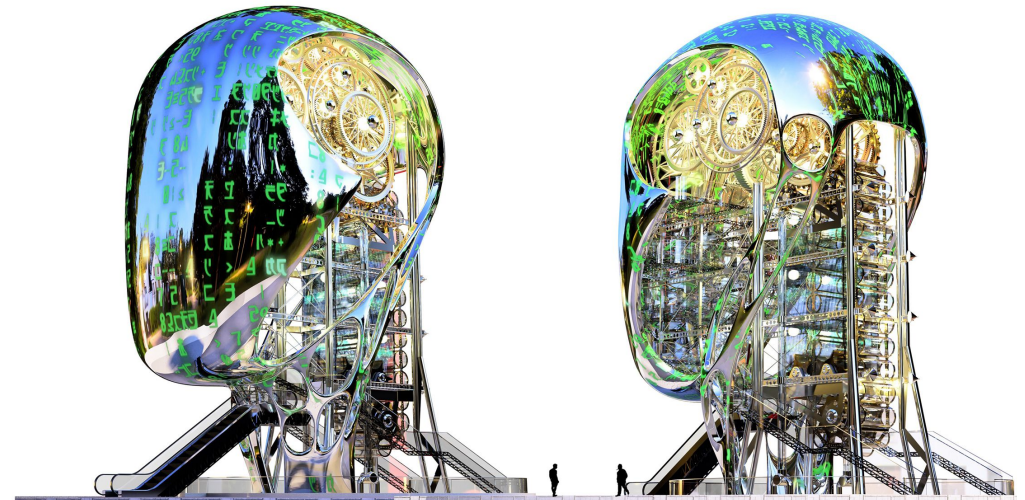

Situational plan. Options A, B,C

The MERLION - is the national symbol of the city-state of Singapore

Design "A" head design with vertical stripes

Design "B" with the thoughtful face of an innovator

DYNAMIC SCULPTURE OF A THINKING HEAD (SYMBOL, ICON OF SILICON VALLEY) new symbol city of Singapore

A comic sketch on the proposed topic

Design "A"

Design "B"

Design "A"

Design "B"

Design "A"

Design "B"

Design "A"

Design "B"